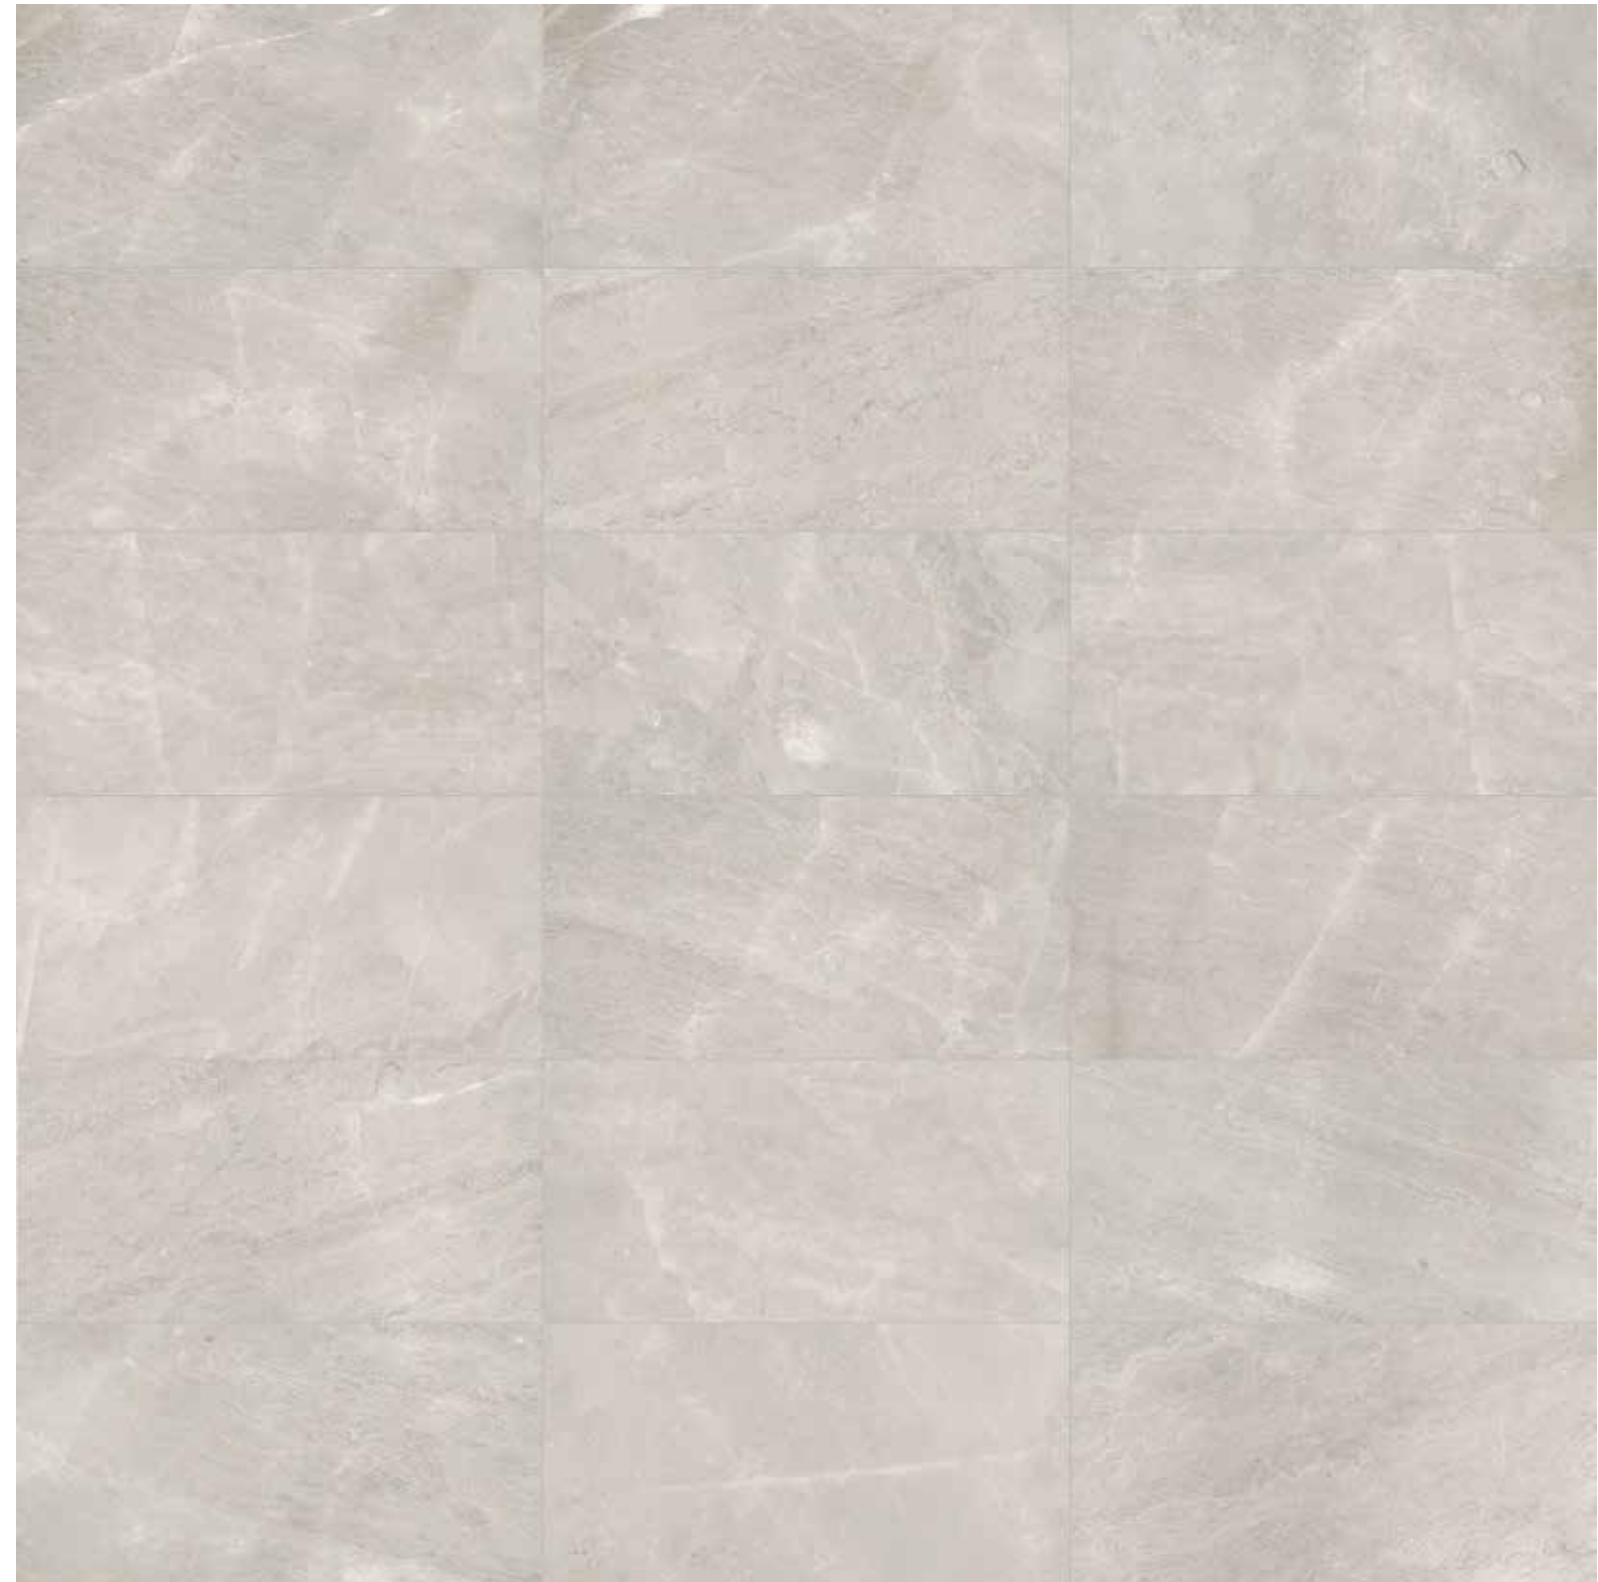

18 x 36 in / 45.7 x 91.4 cm tile variations