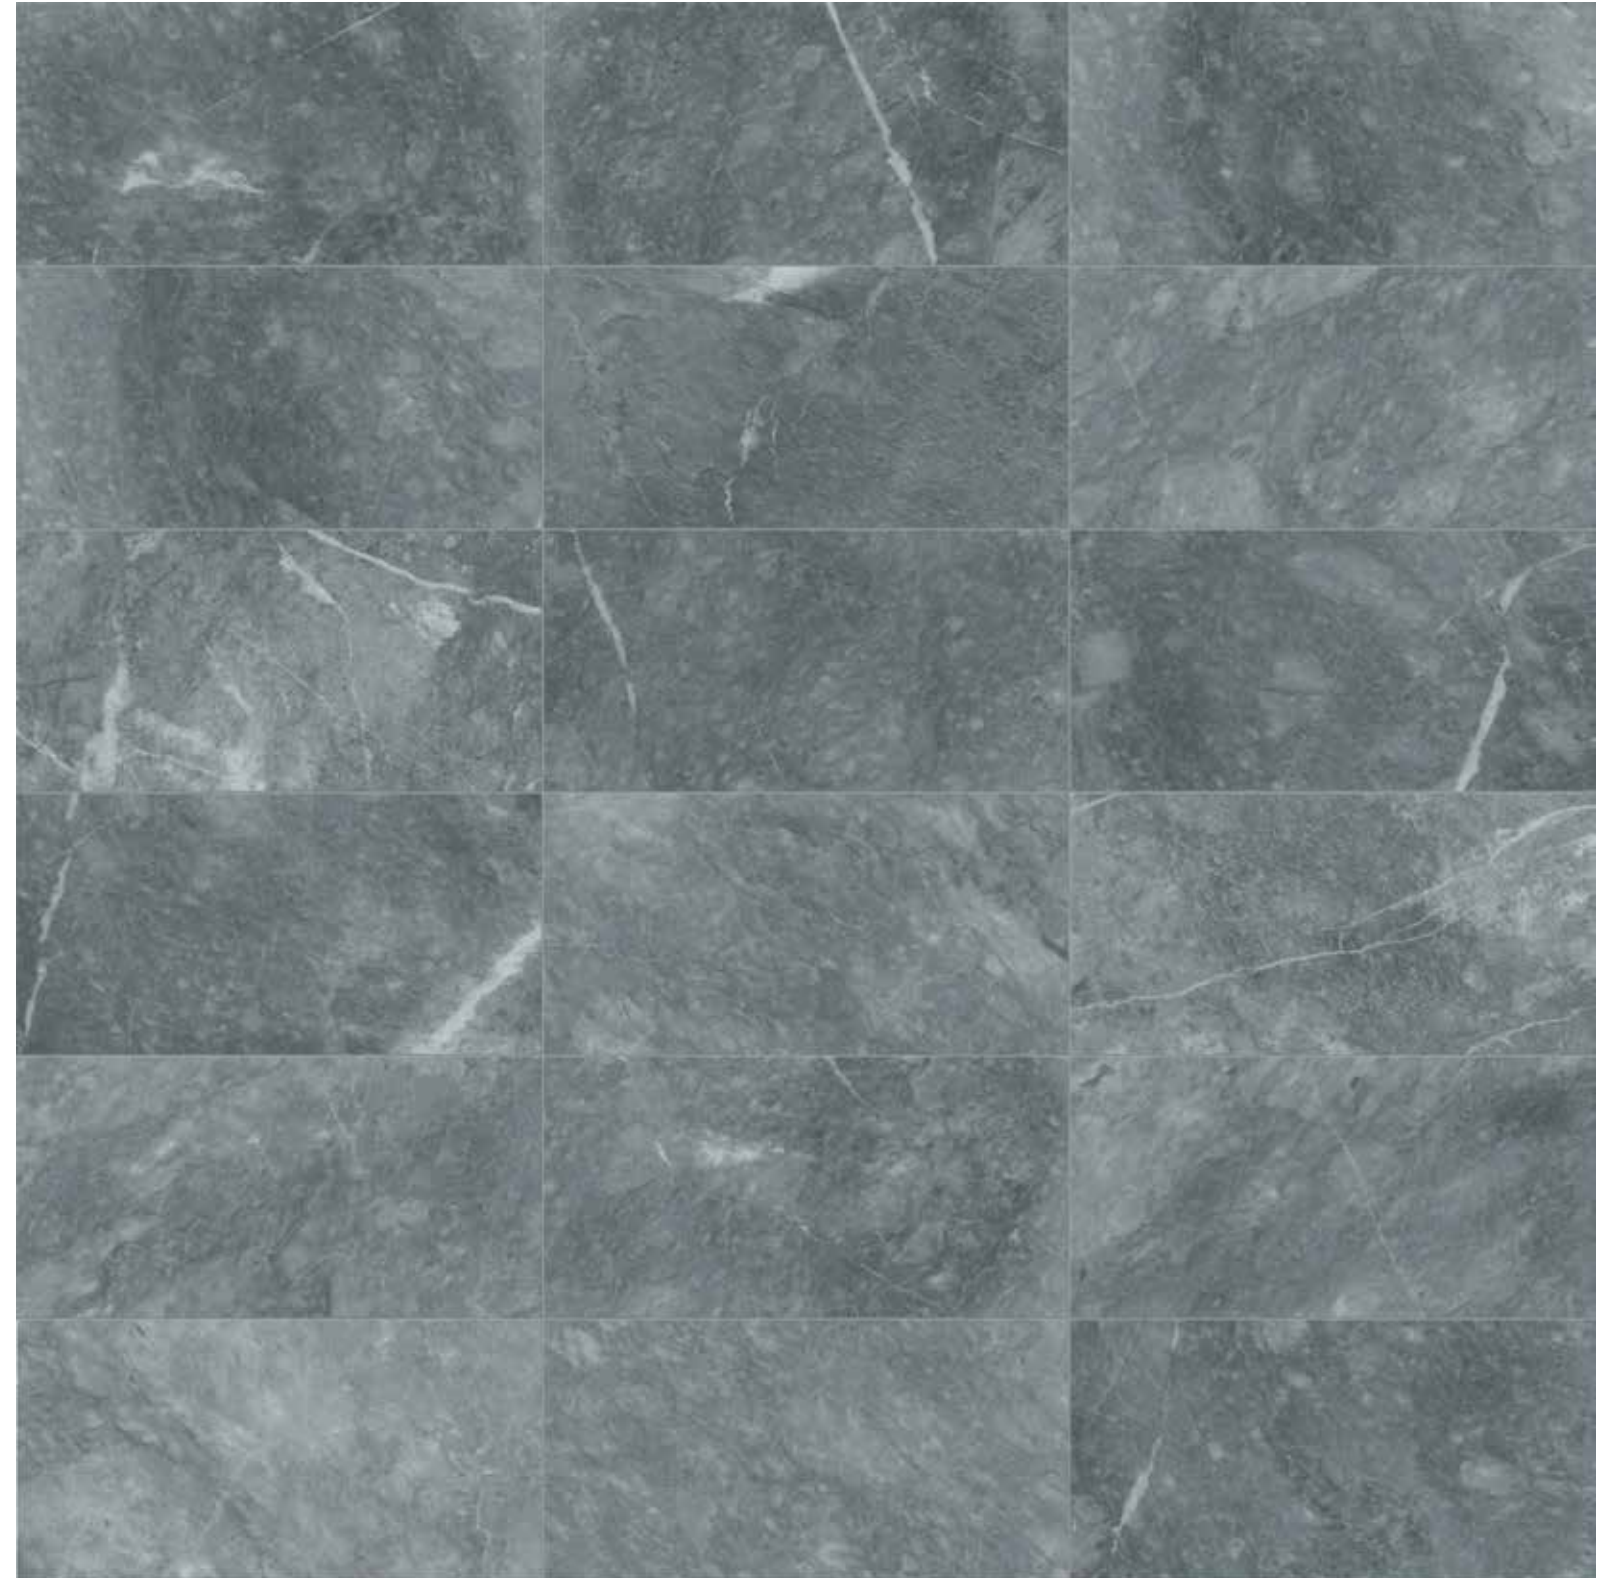

18 x 36 in / 45.7 x 91.4 cm tile variations