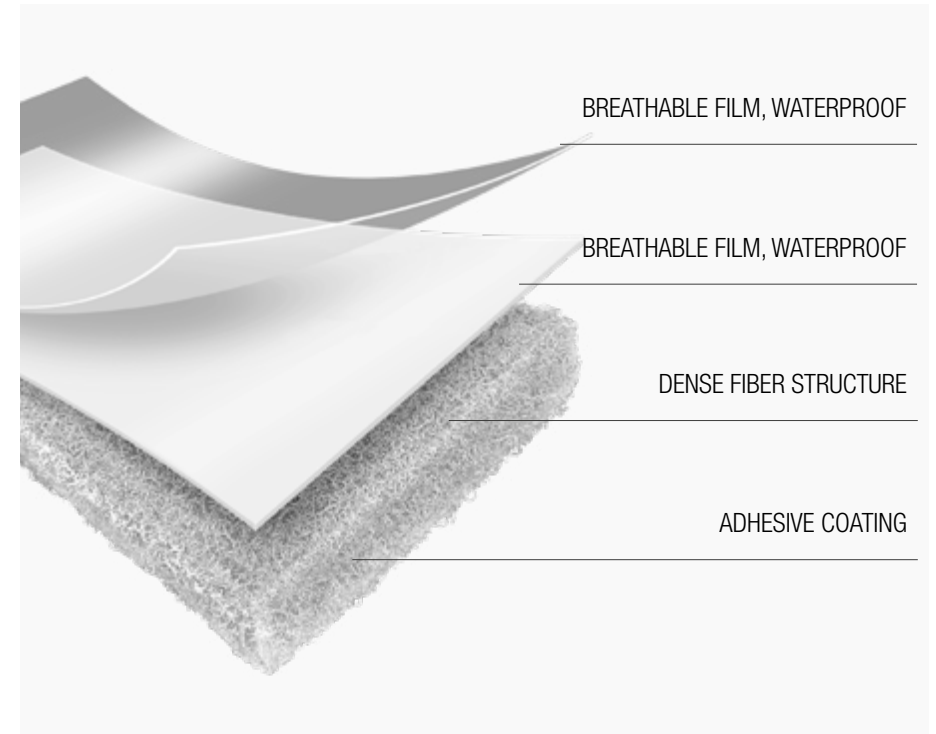

Guardia VS Guardia Pro Comparison

Guardia, *Surface Protection*

A multi-layered, multi-use and reusable protection mat for your job site.

| | | |
|------------------|---------------------------------|---------------------------------|
| ROLL DIMENSION | 36 in x 100 ft / 91 cm x 30.5 m | 36 in x 50 ft / 91 cm x 15.25 m |
| ROLL COVERAGE | 300 sqft / 27.75 m ² | 150 sqft / 13.88 m ² |
| BOX QUANTITY | 24 Rolls | 18 Rolls |
| PALLET DIMENSION | 31.5 x 45.28 in / 80 x 115 cm | 21.65 x 24.02 in / 55 x 61 cm |
| PALLET WEIGHT | 330.69 lbs / 150 kgs | 99.20 lbs / 45 kgs |

- 
RESISTANT
- 
BREATHABLE
- 
WATERPROOF
- 
ANTI SLIP
- 
EASILY APPLIED
- 
NO TAPE NEEDED

Guardia Pro, *Surface Protection*

A multi-layered, multi-use and reusable protection mat for your job site built with a special absorbent layer which also gives it extra tearing and tensile strength.

- 
ABSORBENT
- 
EXTRA RESISTANT
- 
BREATHABLE
- 
WATERPROOF
- 
ANTI SLIP
- 
NO TAPE NEEDED