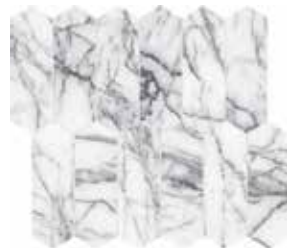

4 x 12 in / 10 x 30 cm
Fluto
Honed 5000-0645-0

4 x 12 in / 10 x 30 cm
Prisma
Honed 5000-0646-0

3 x 12 in / 7.5 x 30.5 cm
Honed 5000-0447-0

Mosaics

1.25 x 4 in / 3.3 x 10 cm
Herringbone Mosaic
Honed 5001-0330-0

1.25 in / 3 cm
Penny Round Mosaic
Honed 5001-0332-0

2 x 6 in / 4.9 x 15 cm
Picket Mosaic
Honed 5001-0331-0

6 in / 15 cm
Hexagon Mosaic
Honed 5001-0328-0

2 in / 5 cm
Hexagon Mosaic
Honed 5001-0329-0

Trims

1/2 x 12 in / 1.3 x 30.5 cm
Deco-Bar
Honed 5002-0115-0