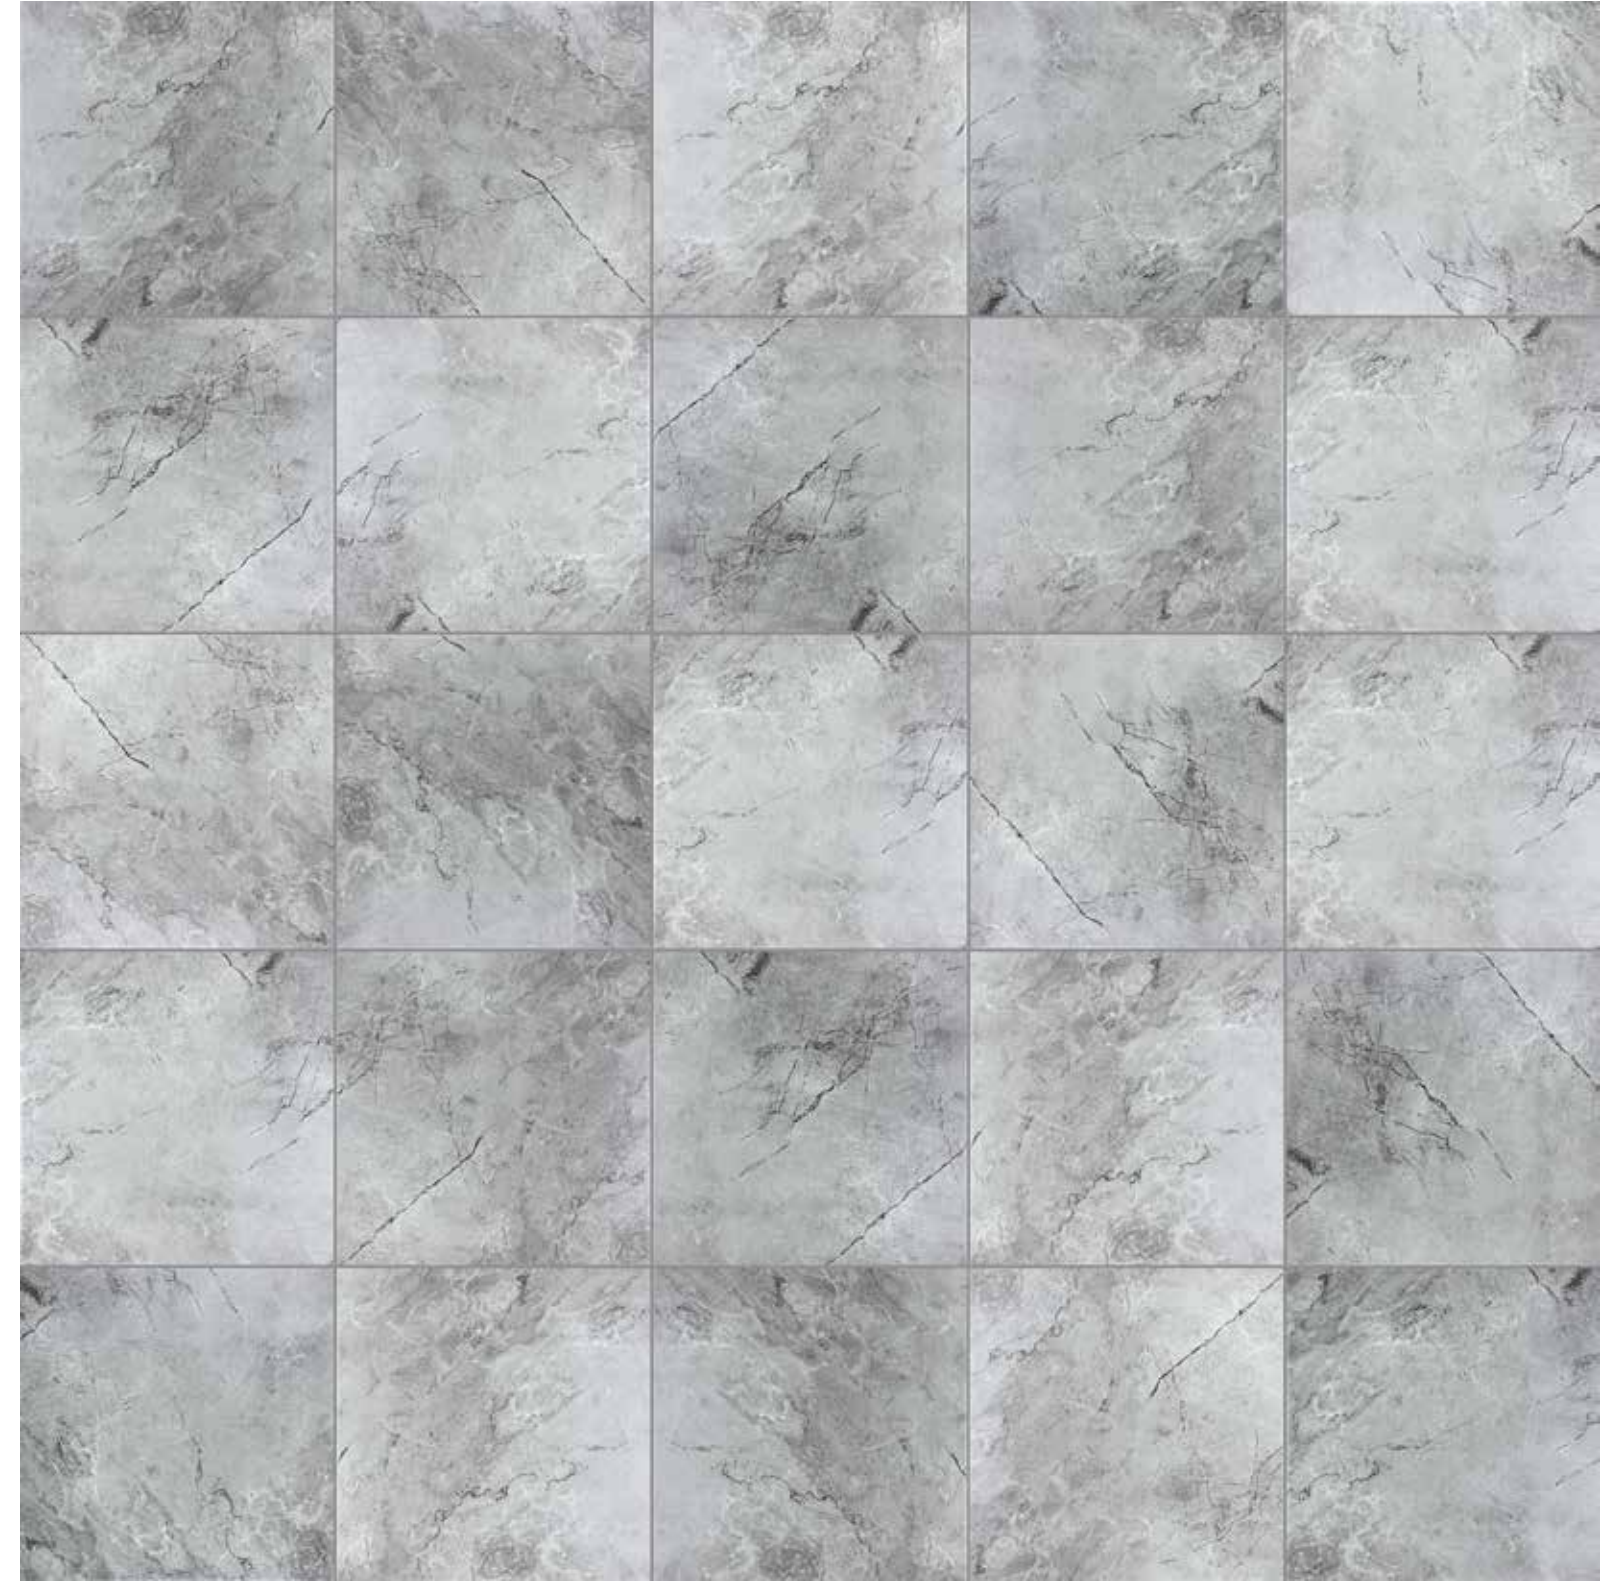

Malena, *Carbon*

Trims

Mosaic

13 x 13 in / 33 x 33 cm image variations